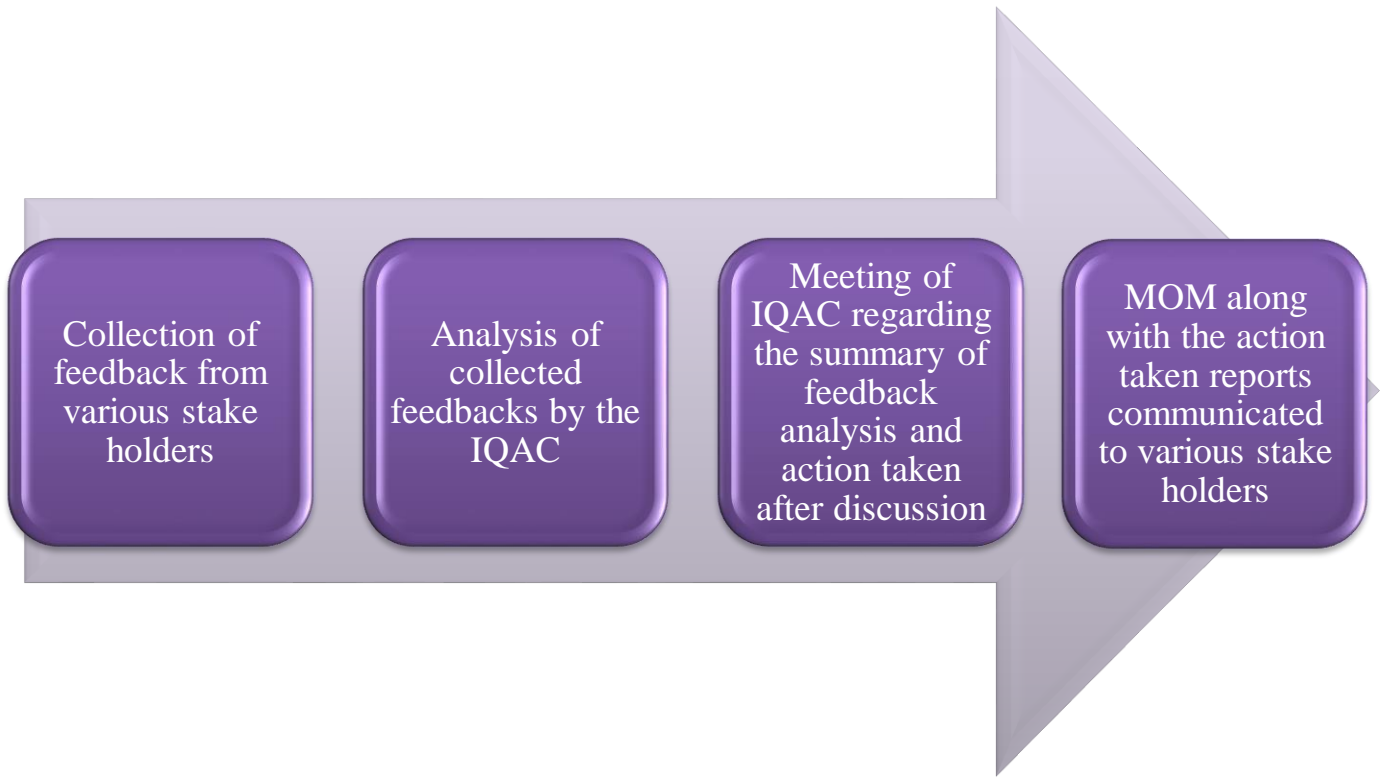

JAIPUR ENGINEERING COLLEGE
AND RESEARCH CENTRE

FEEDBACK MECHANISM

PRINCIPAL
Jaipur Engineering College &
Research Centre
Tonk Road, Jaipur-302022